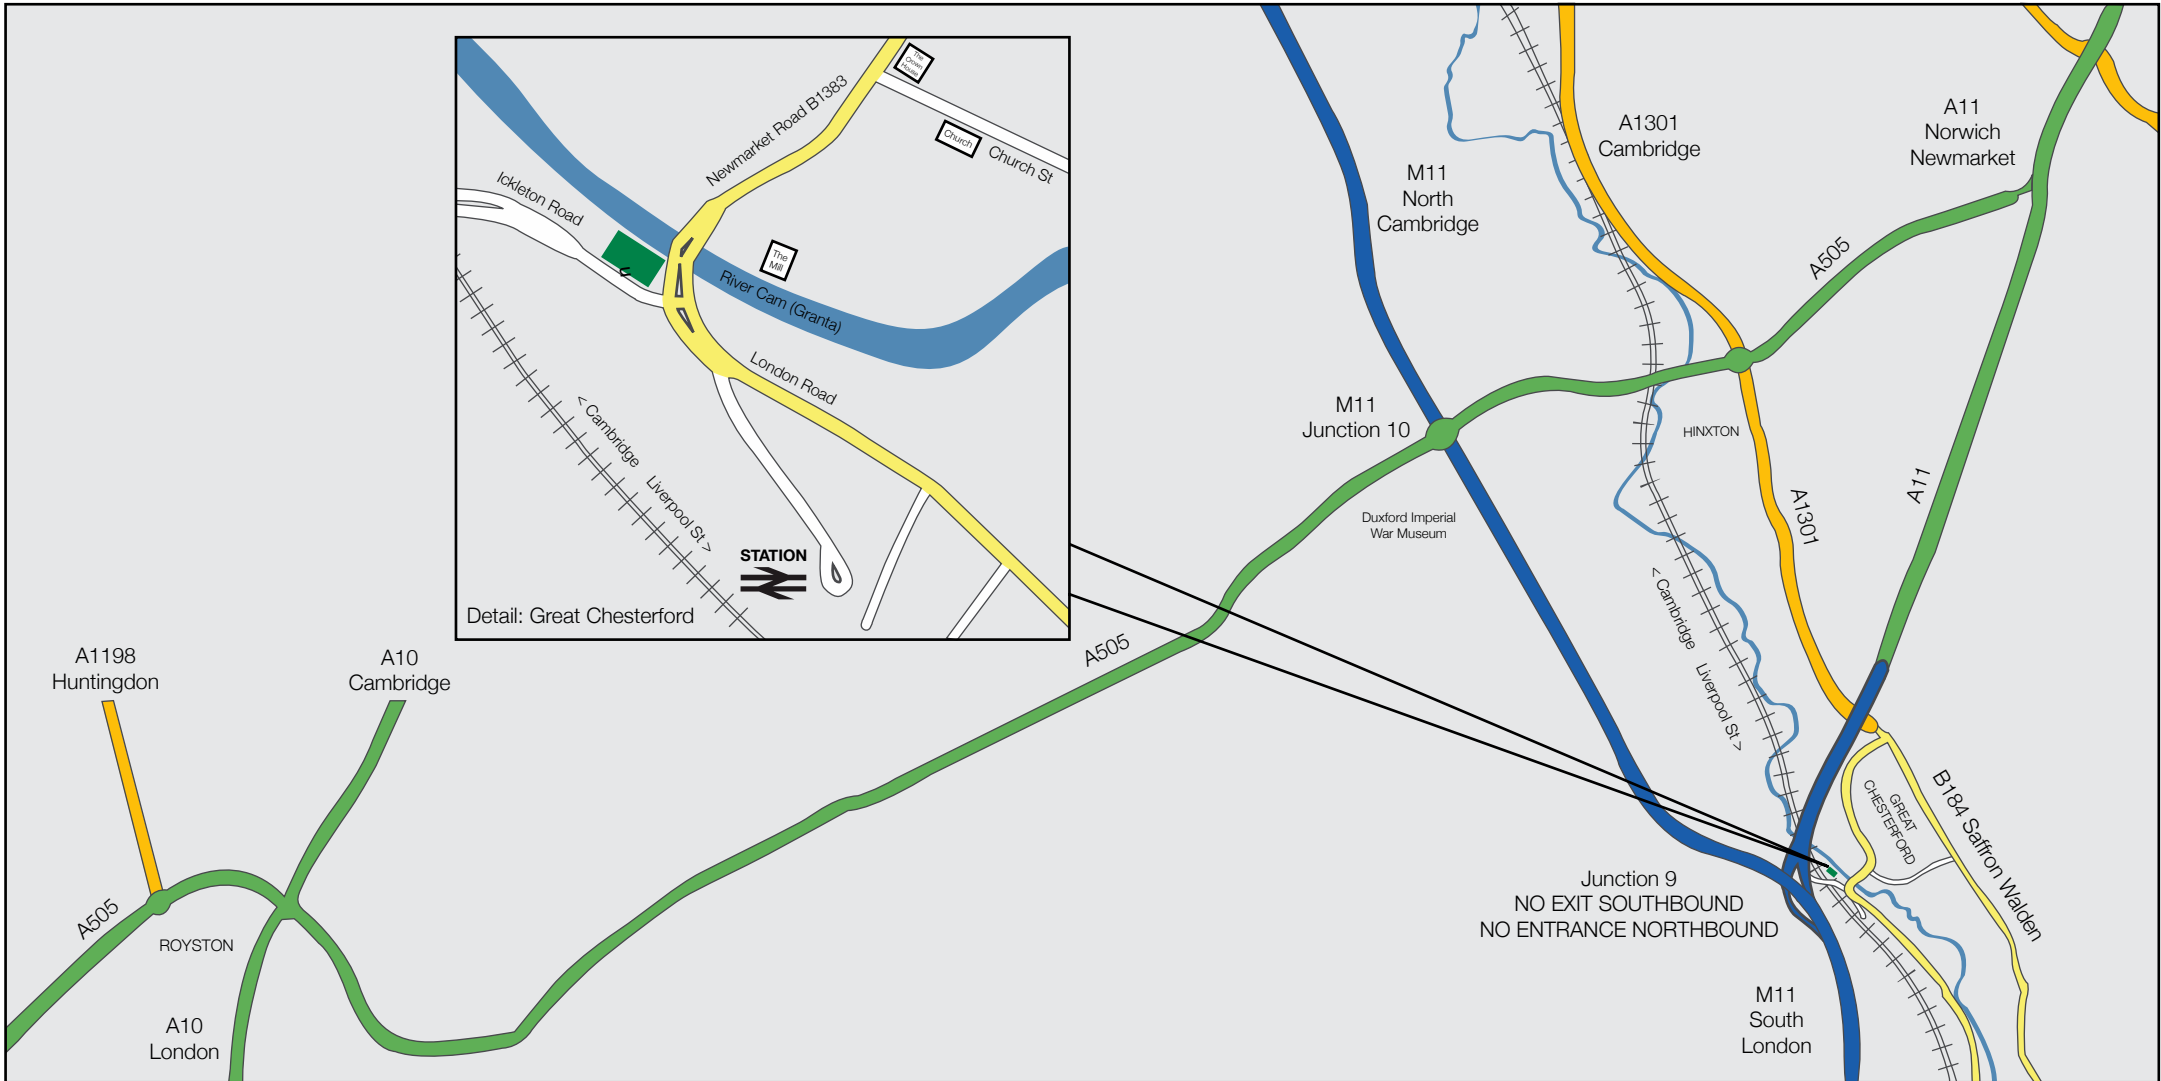

# Directions to PRFI

**PRFI Ltd.**  
The Plextek Building, London Road,  
Great Chesterford, Saffron Walden,  
CB10 1NY, United Kingdom

[www.prfi.com](http://www.prfi.com)

**T:** +44 (0)1799 796464  
**E:** [enquiries@prfi.com](mailto:enquiries@prfi.com)